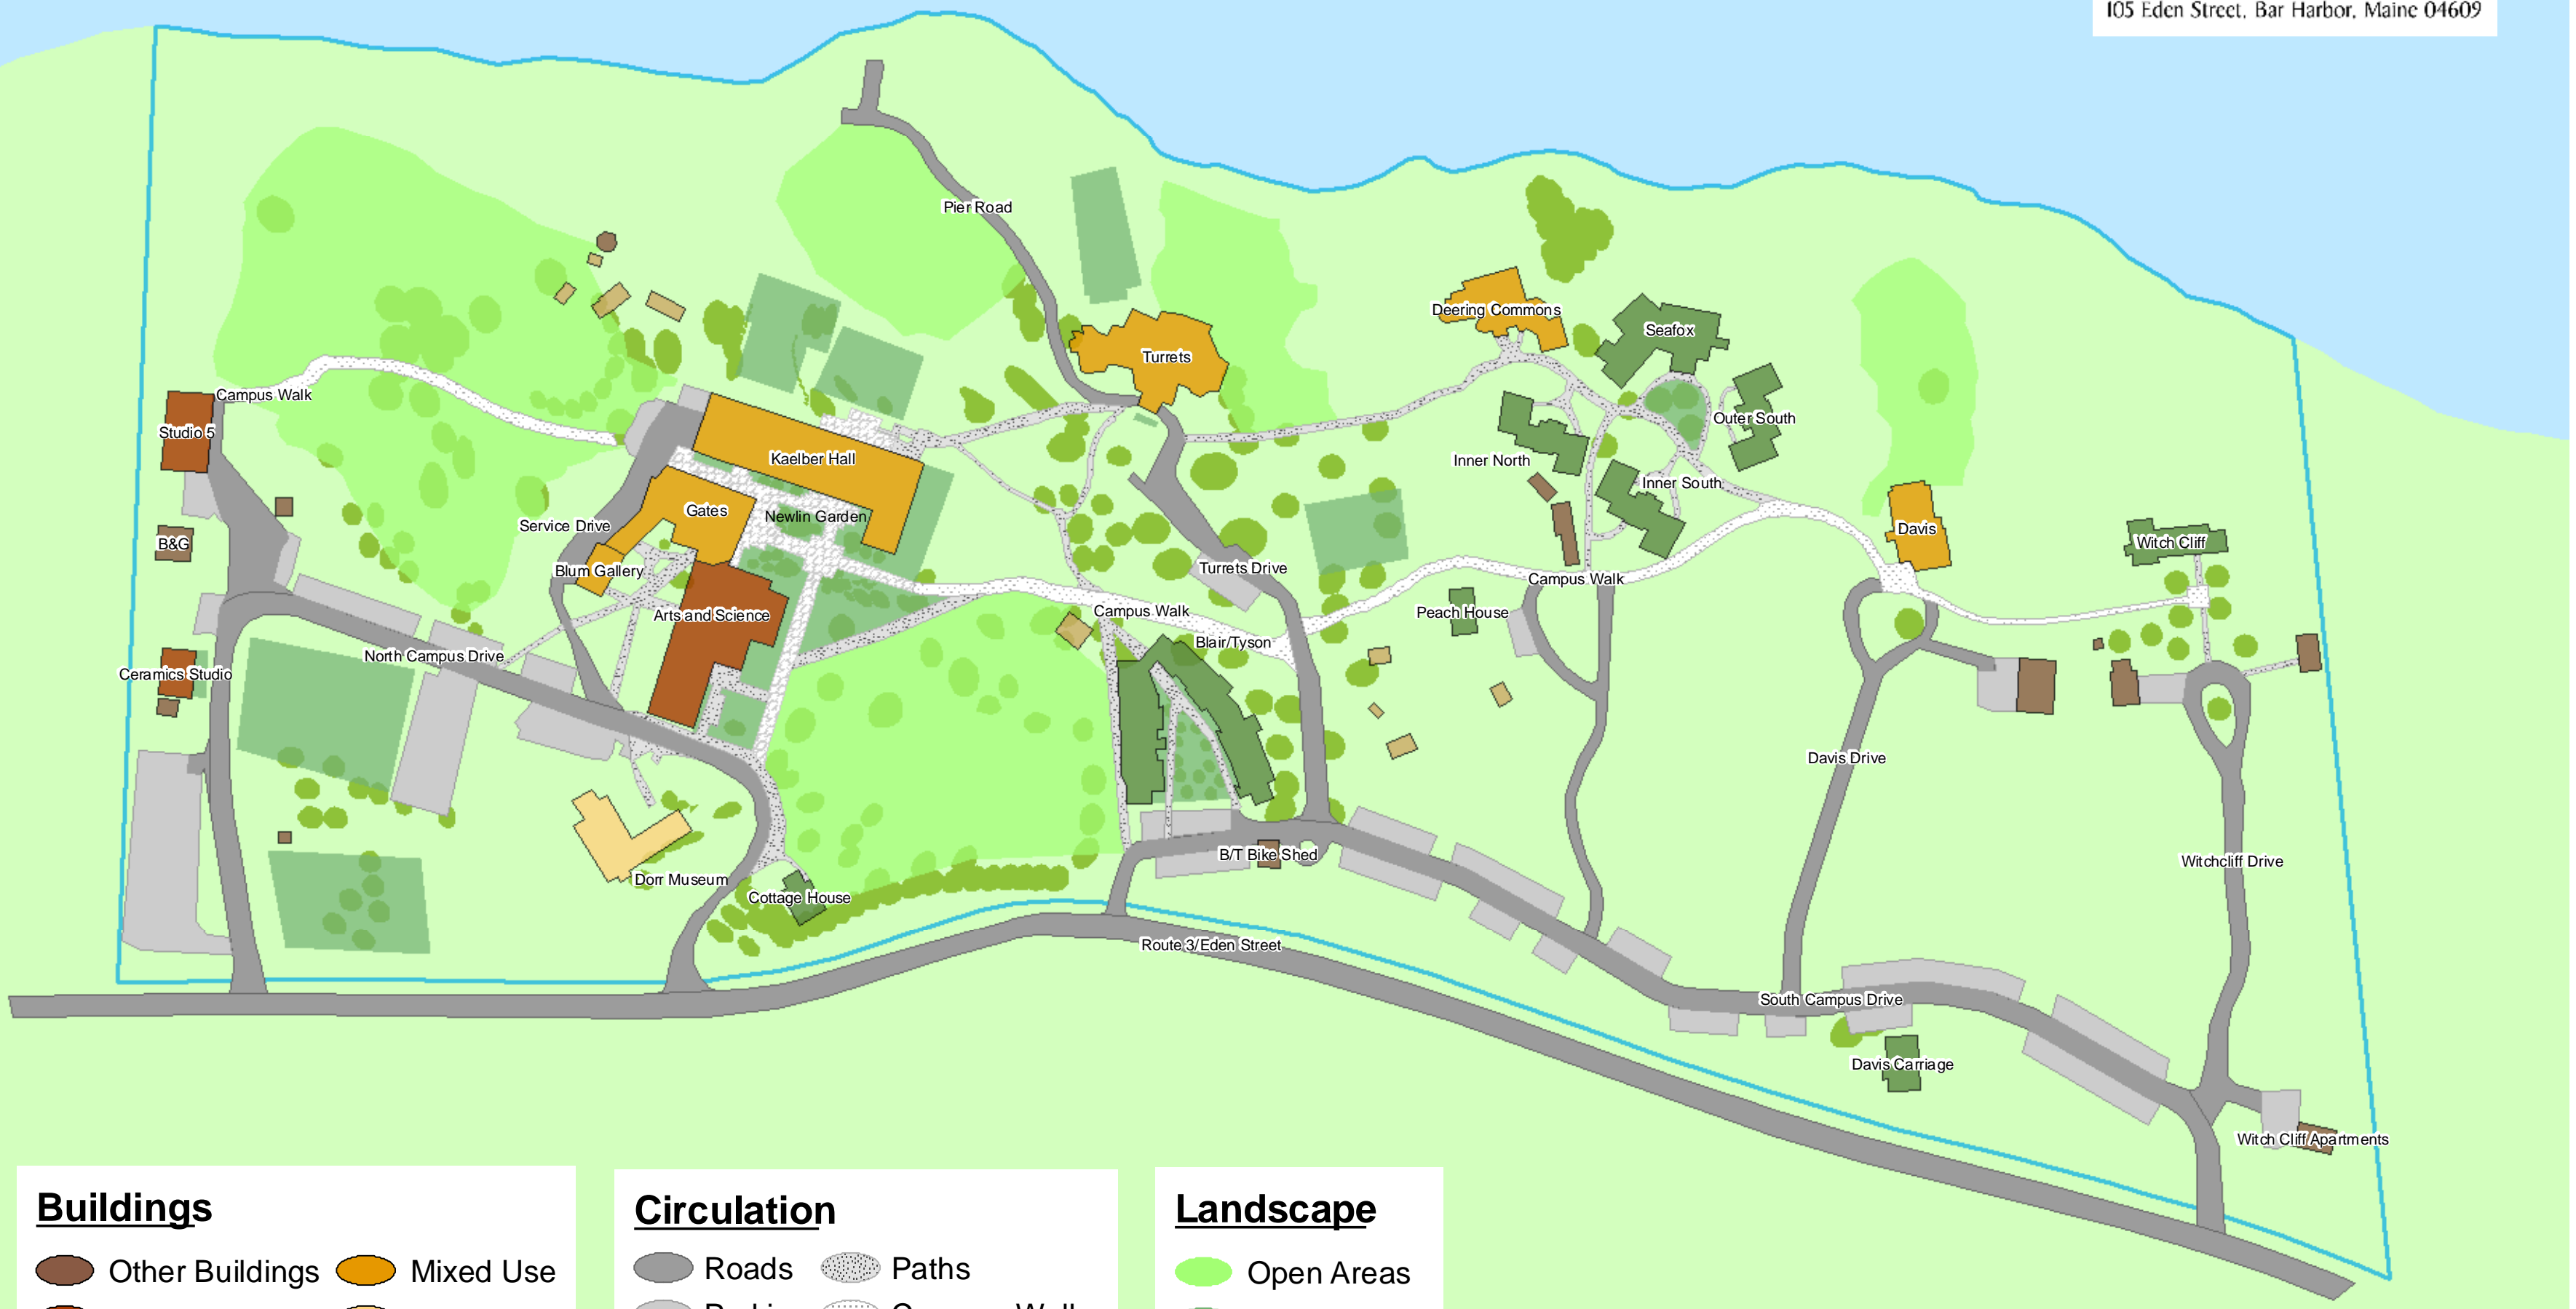

College of the Atlantic Campus Map

College of the Atlantic
105 Eden Street, Bar Harbor, Maine 04609

Buildings

- Other Buildings
- Academic
- Housing
- Mixed Use
- Museum
- Offices

Circulation

- Roads
- Parking
- Paths
- Campus Walk
- Newlin Garden

Landscape

- Open Areas
- Garden Area
- Tree Cover